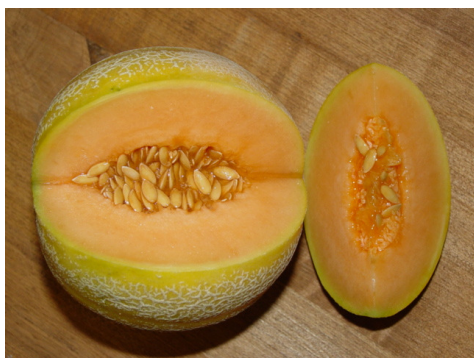

## FANTASTIC HEIRLOOM MELON WEISER FAMILY FARMS

*1 LAYER per case \* approx. 20 lb \* small -medium*

### CAVAILLON

Super complex caramel like flavor.  
Jewel toned orange flesh. 21 brix

### OGEN

Tropical and sweet with guava aroma.  
Gorgeous intense green flesh 16 brix

### SUGAR QUEEN

Old fashioned musk melon flavor, tastes  
like the good ole days! 17 brix

*Availability subject to harvest conditions \* Brix may vary but they are all sweet!*